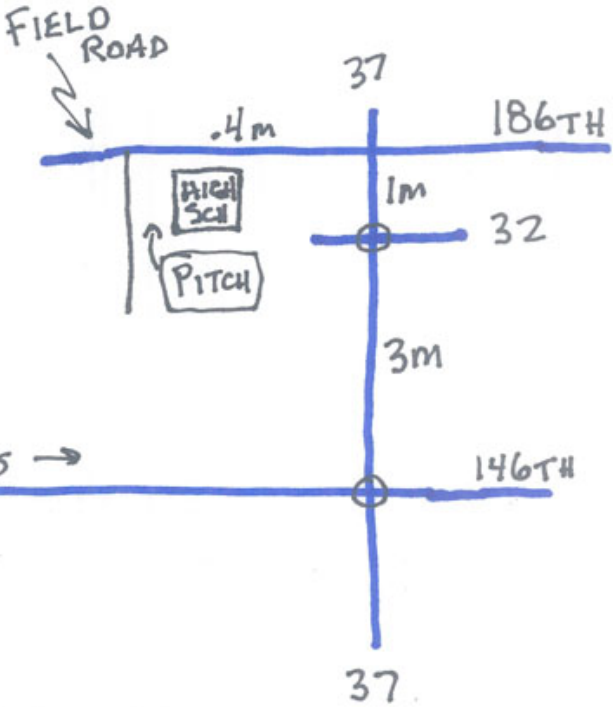

NOBLESVILLE

975E
300S OR 146TH STR.

← 15 MILES →

3M

Noblesville

- Head north on Ford/975E to 300S/146th Street (3 miles), turn right.
- Go 15 miles and turn left onto SR37 .
 - SR37 is the first road after Allisonville and just after the RR tracks
- In 4 miles, turn left onto Field Road (186th Street).
- Field Road is one mile after crossing SR32.
- The high school is on the left in about .3 miles.
- Turn left after the high school, the pitch is on the west side of the school

GPS Address: 2008 Field Drive, Noblesville

BOONE VILLAGE

334

116TH

FORD

EVAN
439-5550