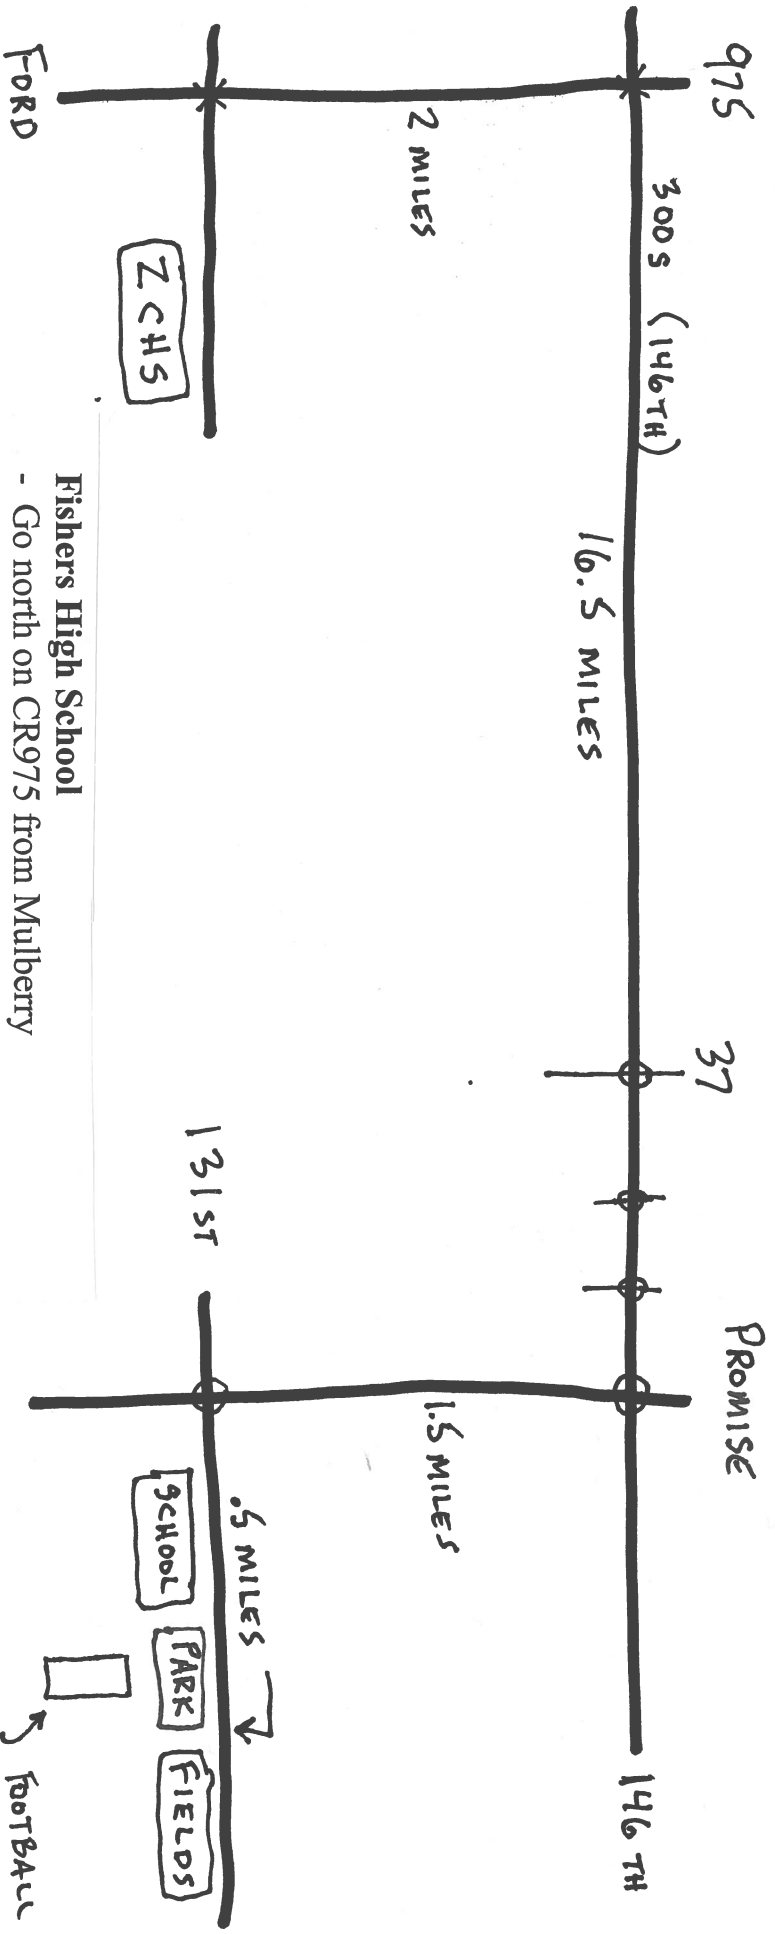

FISHERS HIGH SCHOOL

Fishers High School

- Go north on CR975 from Mulberry
- In 2 miles, turn right onto 300s (or 146th Street)
- In 16.5 miles, turn right onto Promise Road
- Promise Road is about 1.7 miles after SR37
- In 1.5 miles, turn left onto 131st Street
- In 0.5 miles, turn right into a parking lot
- You will pass FHS on the right
- Fields are on the right just past the parking lot.

GPS Address: **11563 East 131st Street, Fishers, IN**