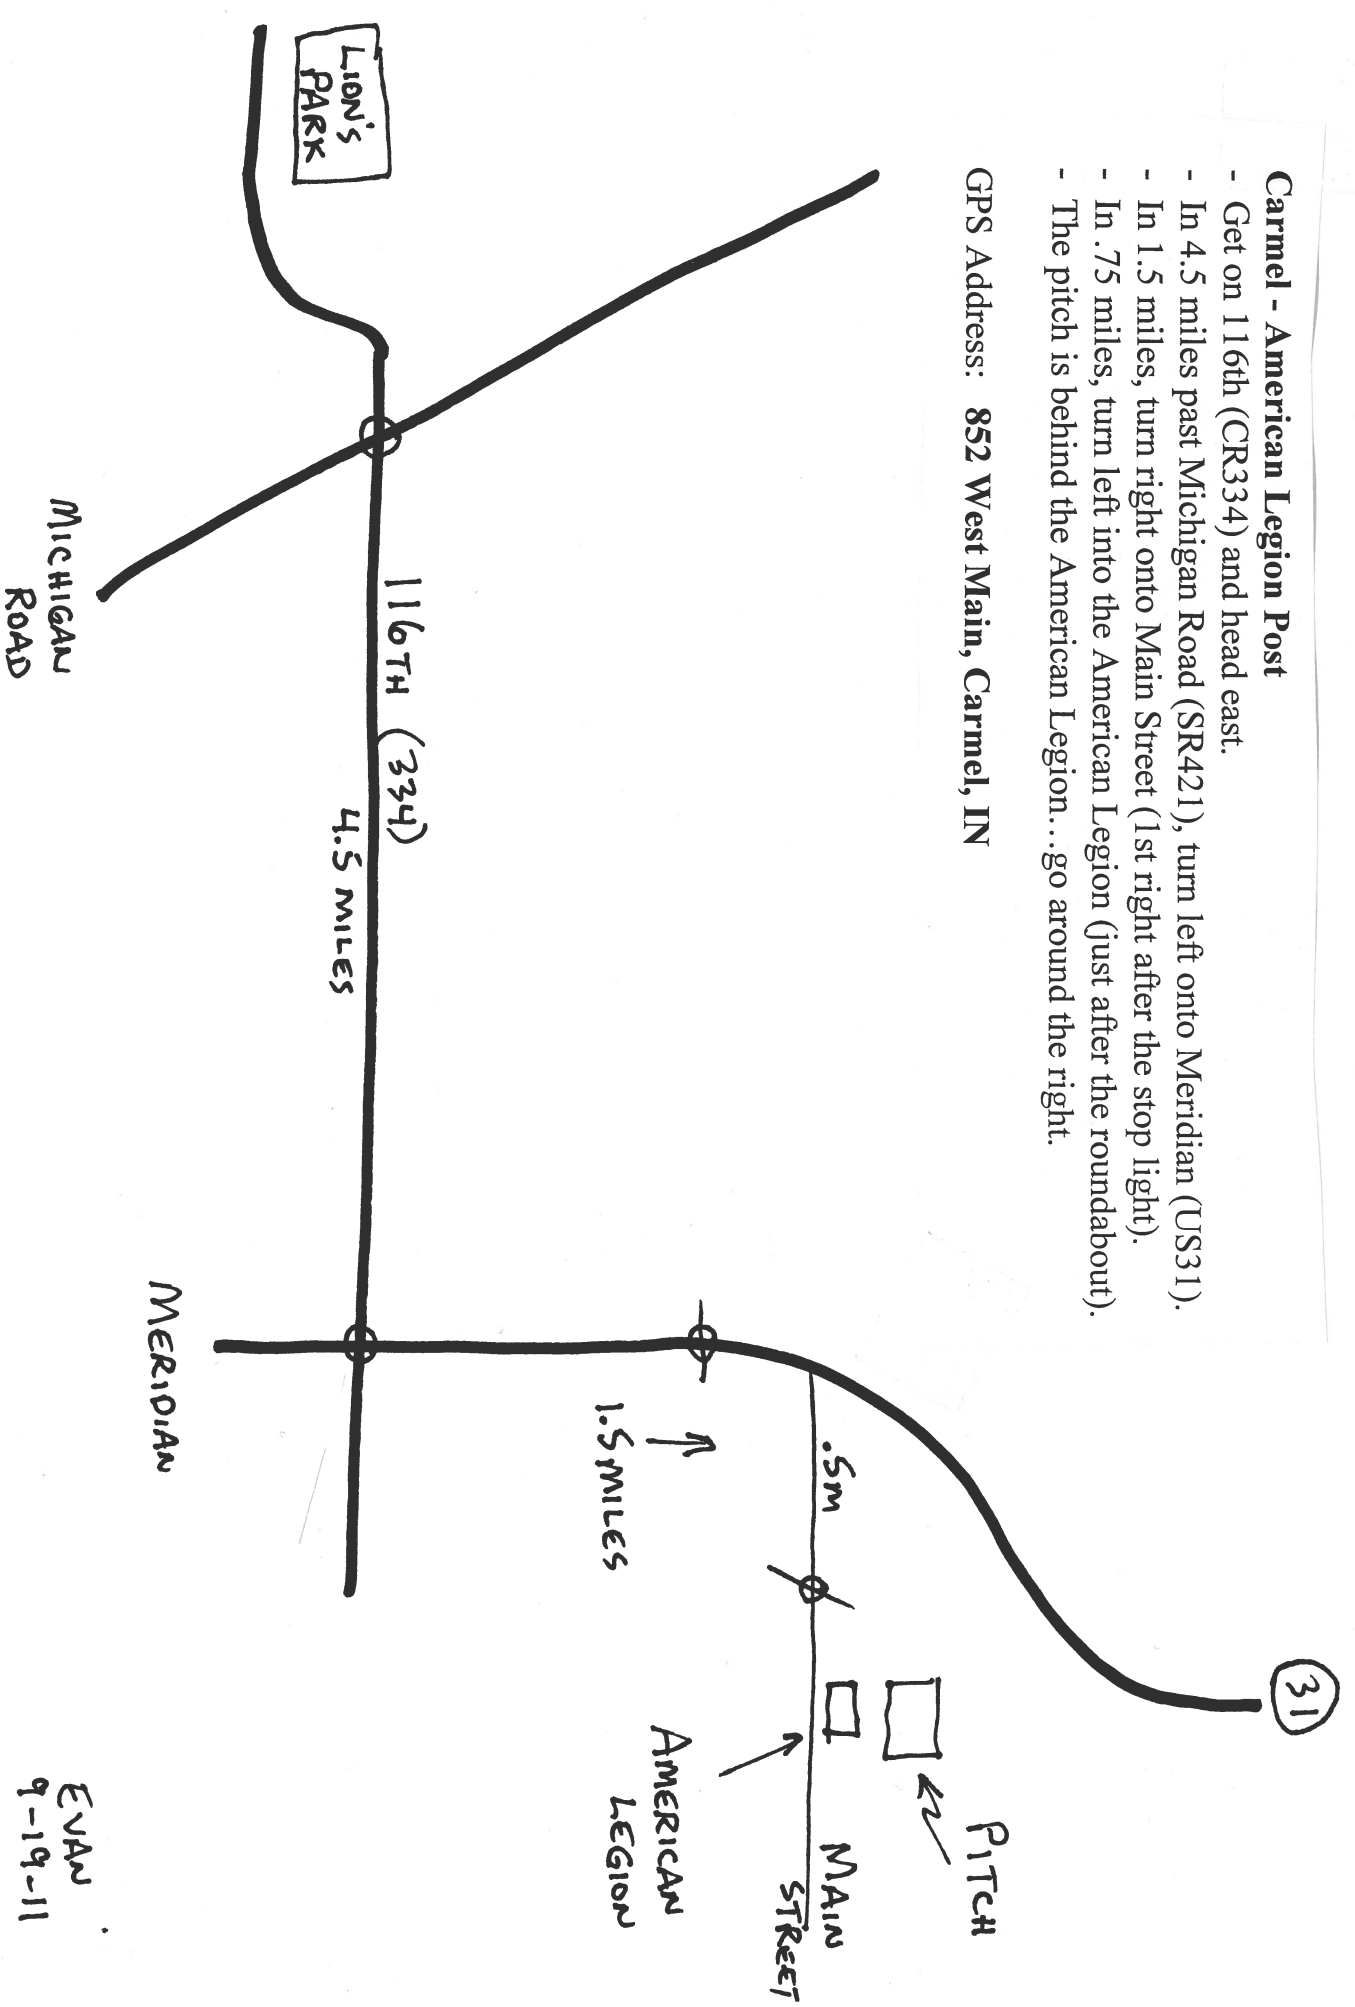

To: CARMEL (AMERICAN LEGION)

- Carmel - American Legion Post**
- Get on 116th (CR334) and head east.
 - In 4.5 miles past Michigan Road (SR421), turn left onto Meridian (US31).
 - In 1.5 miles, turn right onto Main Street (1st right after the stop light).
 - In .75 miles, turn left into the American Legion (just after the roundabout).
 - The pitch is behind the American Legion... go around the right.

GPS Address: 852 West Main, Carmel, IN

EVAN
9-19-11